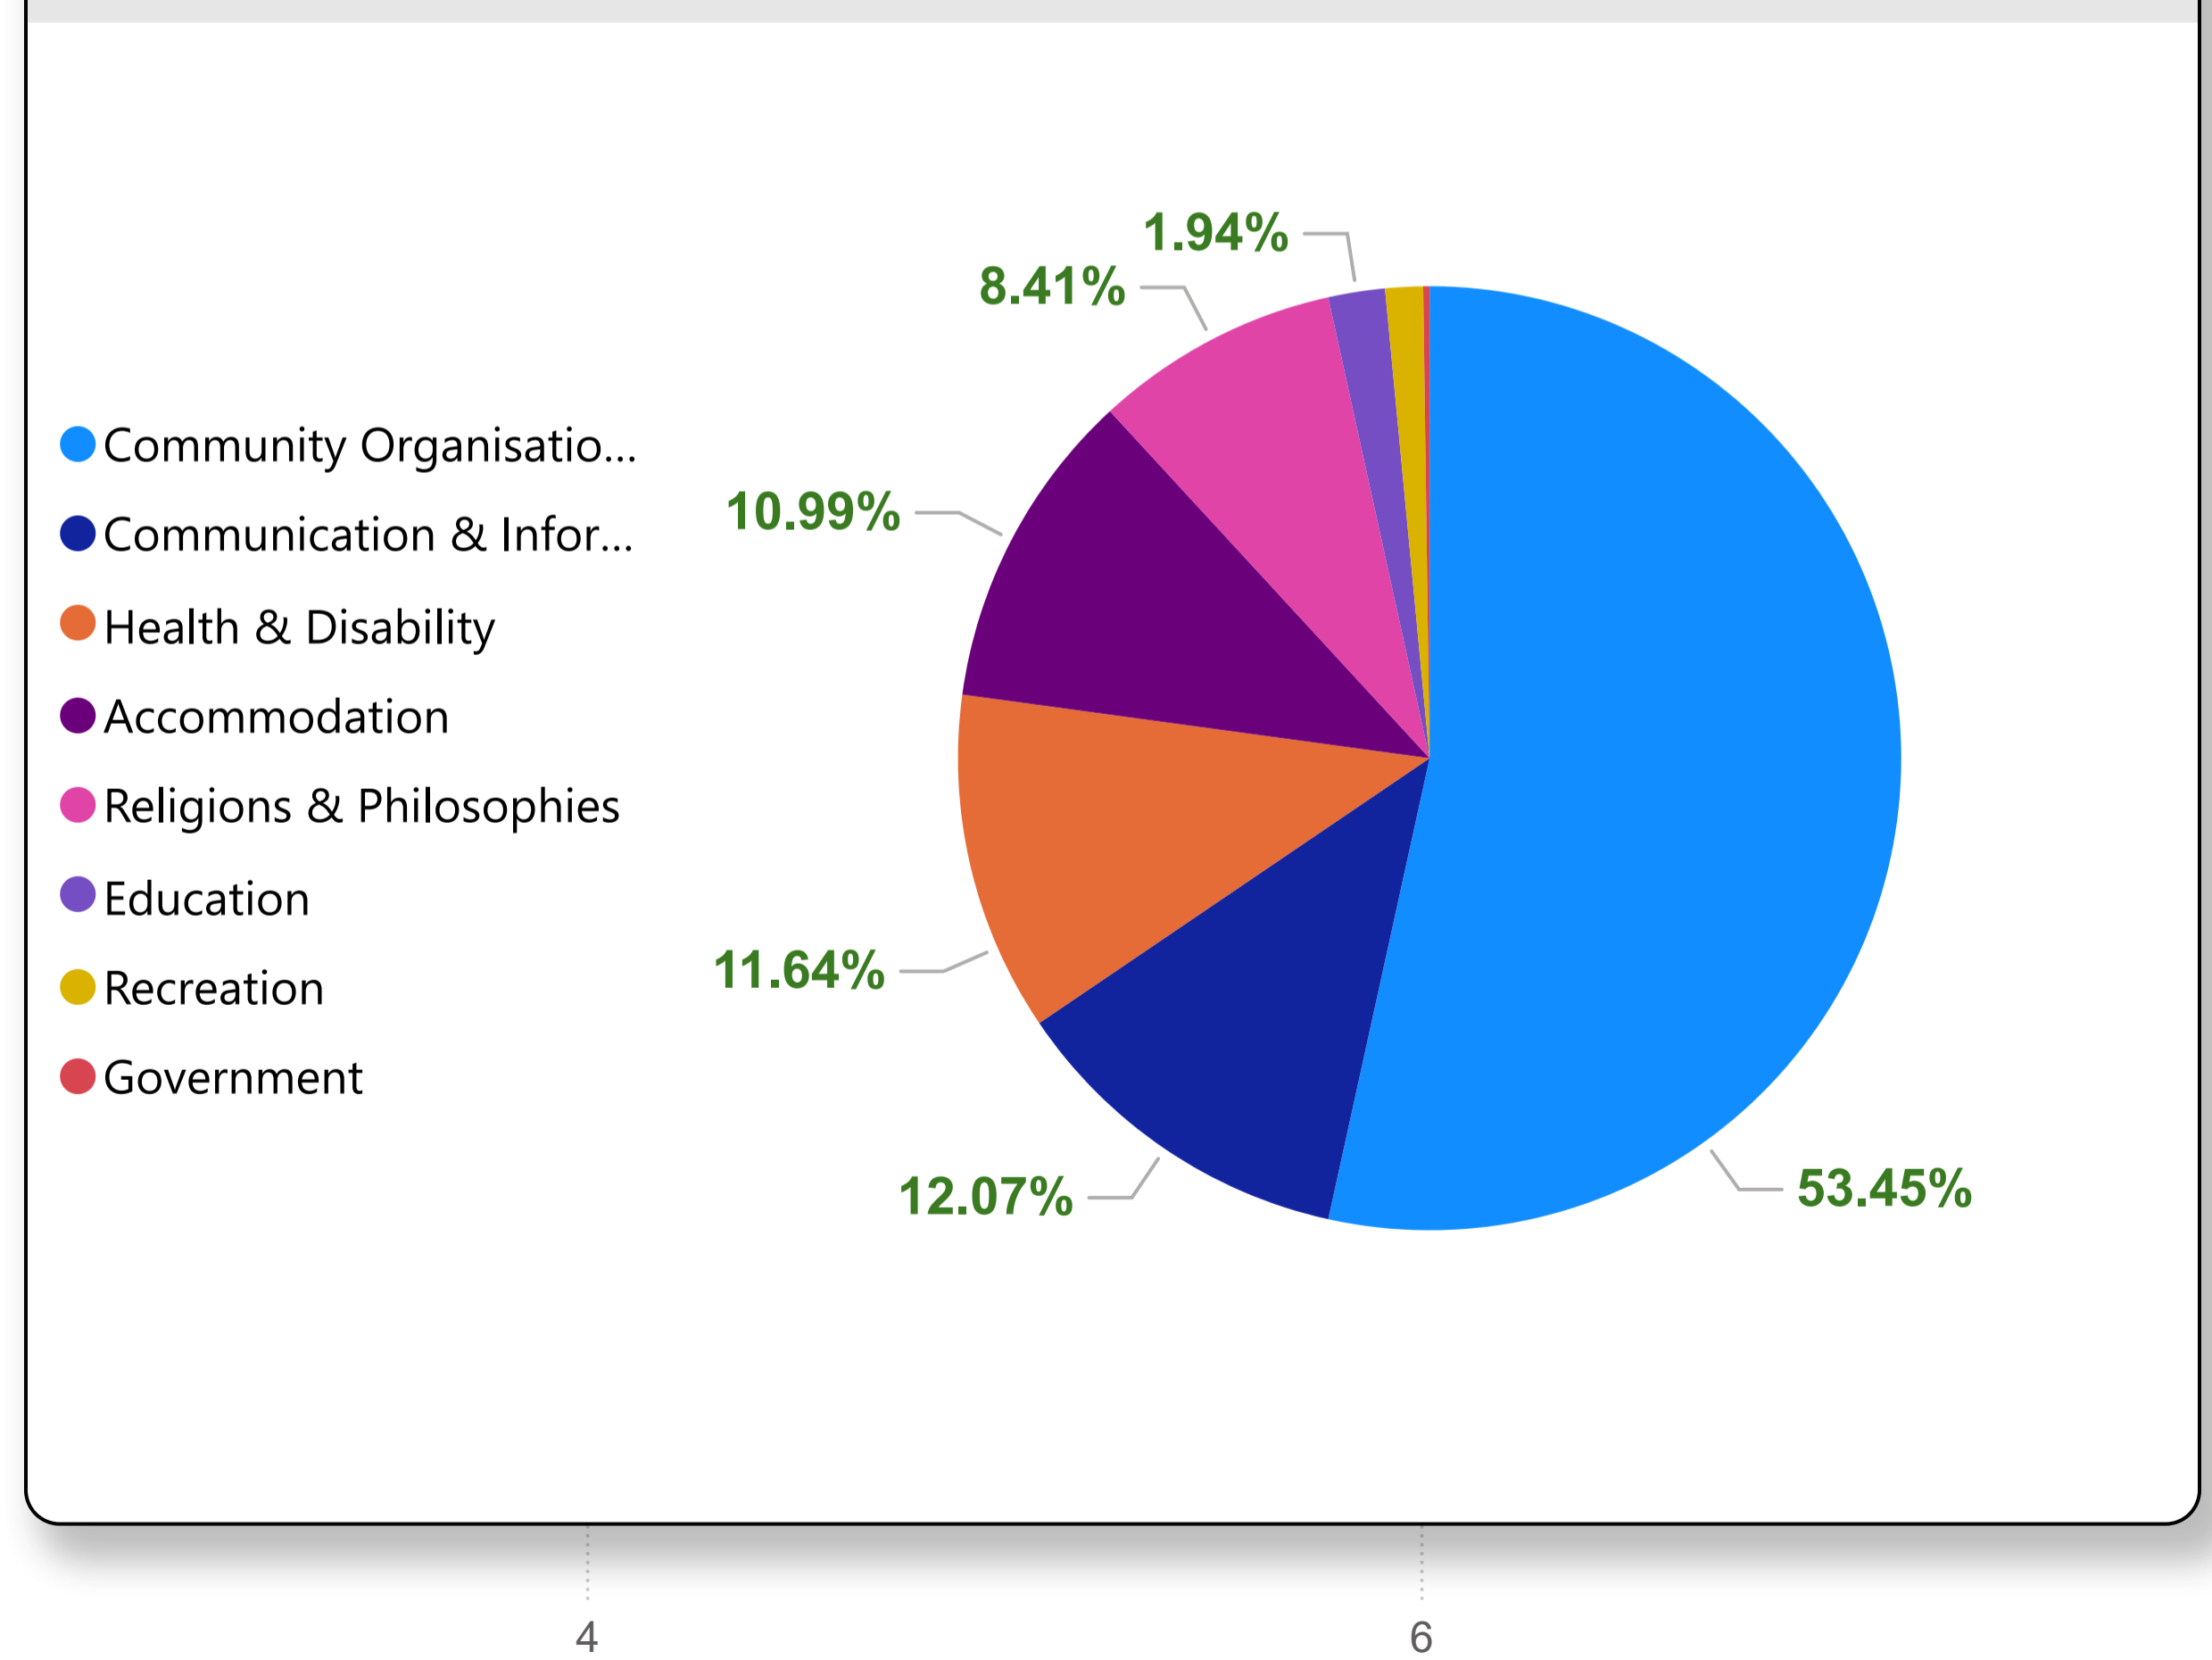

Elliston Council - Organisation Count by Primary Category (FY 2022-2023)

Total No. of Sessions

464

Sum of Sessions

Total No. of New Users

345

Sum of New Users

Organisation

% Sessions by Primary Category

Total Sessions Vs New Users

Elliston Council - Organisation Count by Primary Category (FY 2022-2023)

% Sessions by Primary Category

Elliston Council - Sessions by Organisation (FY 2022-2023)