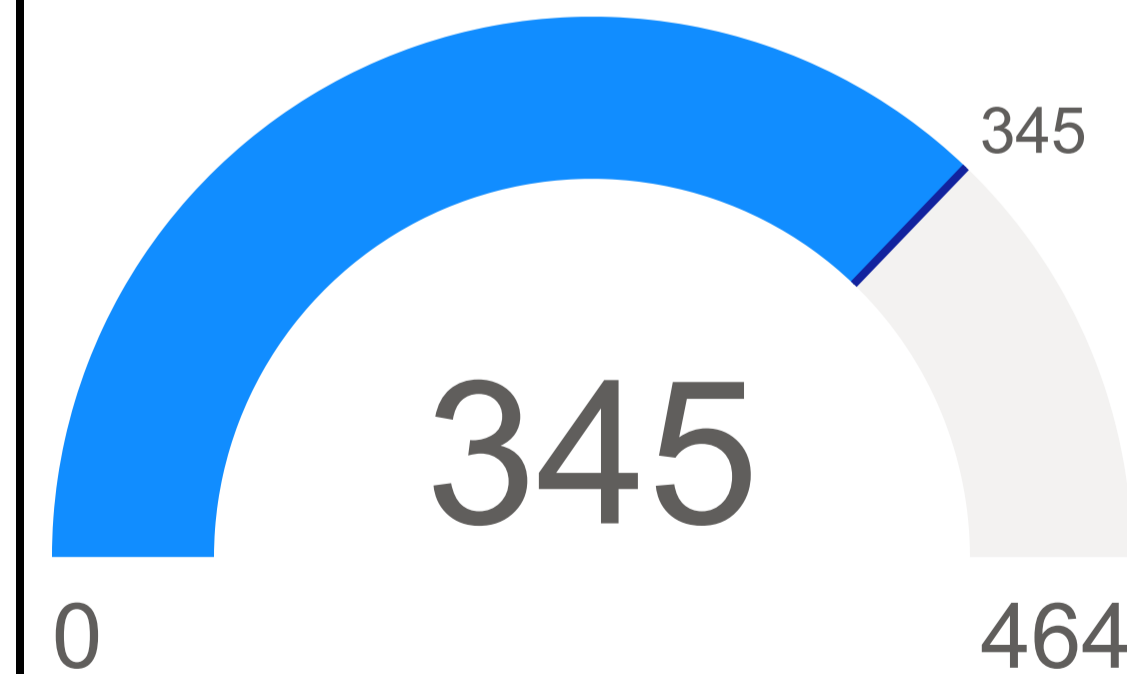

Total Sessions Vs New Users