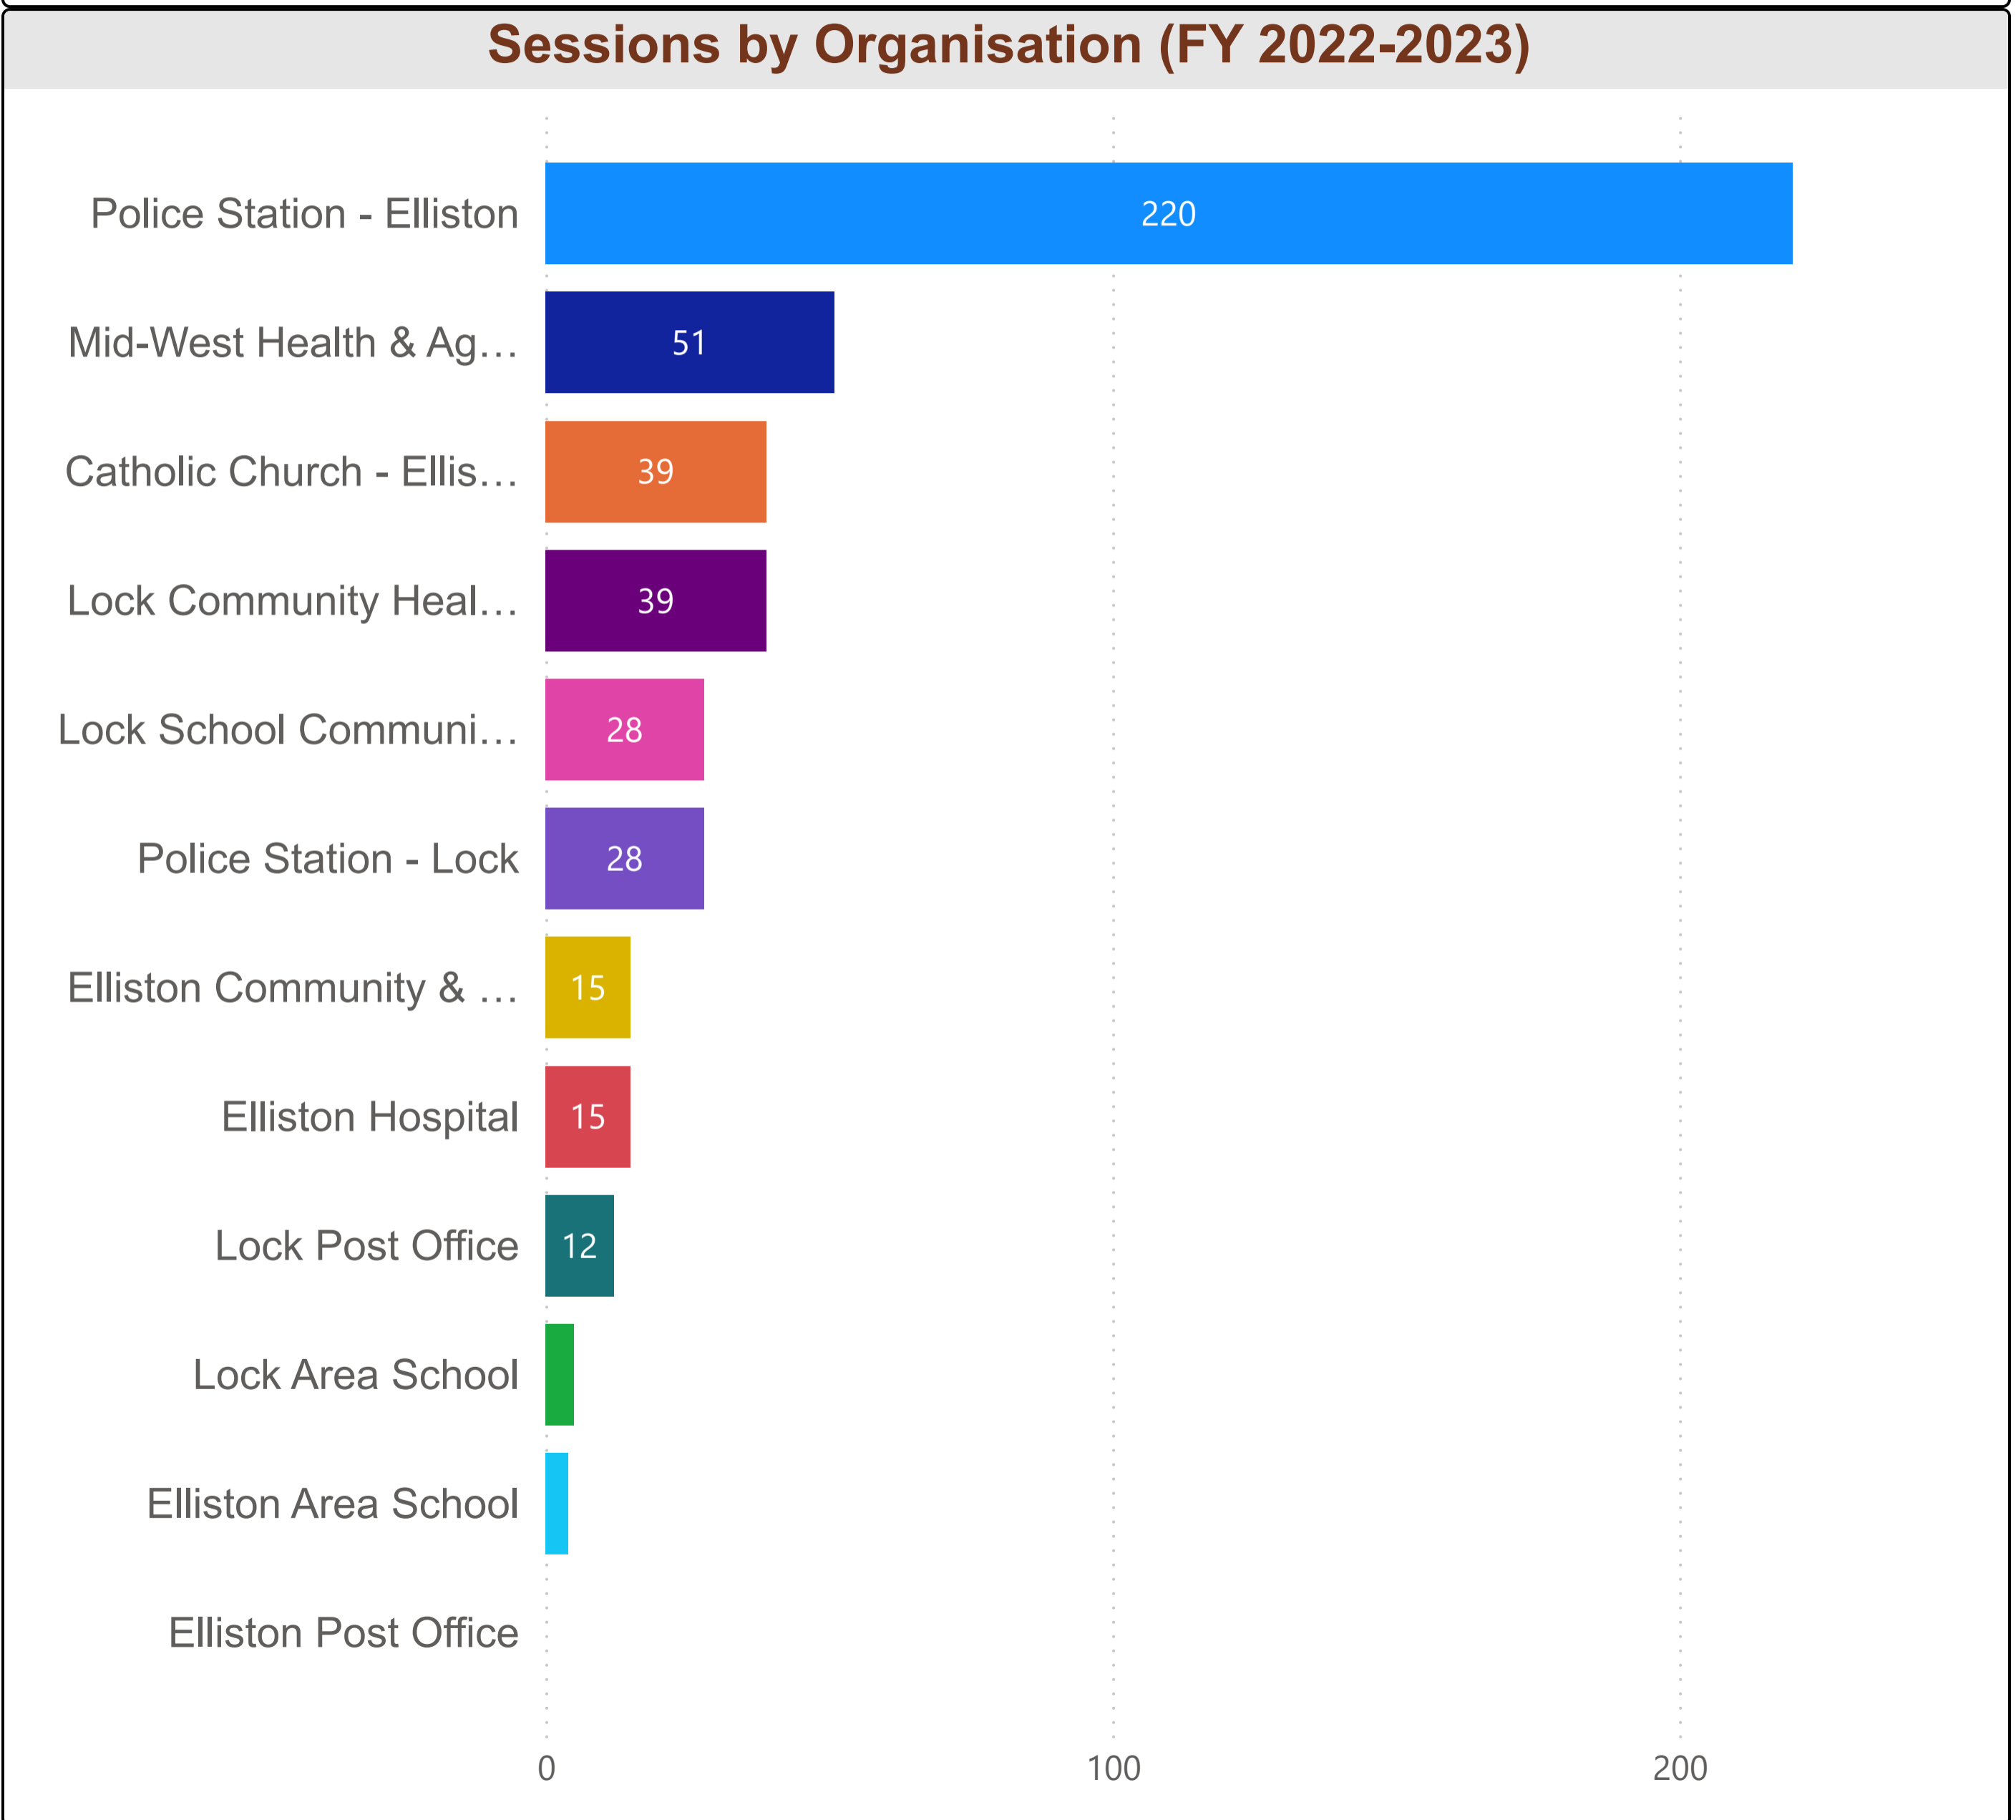

Organisation	Sum of Sessions	Organisation ID
Catholic Church - Elliston	39	233869
District Council of Elliston	1	217524
Elliston Area School	4	210797
Elliston Community & Visitor Information Centre	15	202463
Elliston Hospital	15	202725
Elliston Post Office	0	208185
Lock Area School	5	210810
Lock Community Health & Welfare Centre	39	201517
Lock Post Office	12	208213
Lock School Community Library	28	194907
Mid-West Health & Aged Care - Elliston	51	202880
Police Station - Elliston	220	194687
Police Station - Lock	28	194712
Port Kenny Post Office	1	208271
Total	464	

Elliston Council FY 2022-2023 Primary Category, Organisation

All

Total No. of Sessions

464

Sum of Sessions

Total No. of New Users

345

Sum of New Users