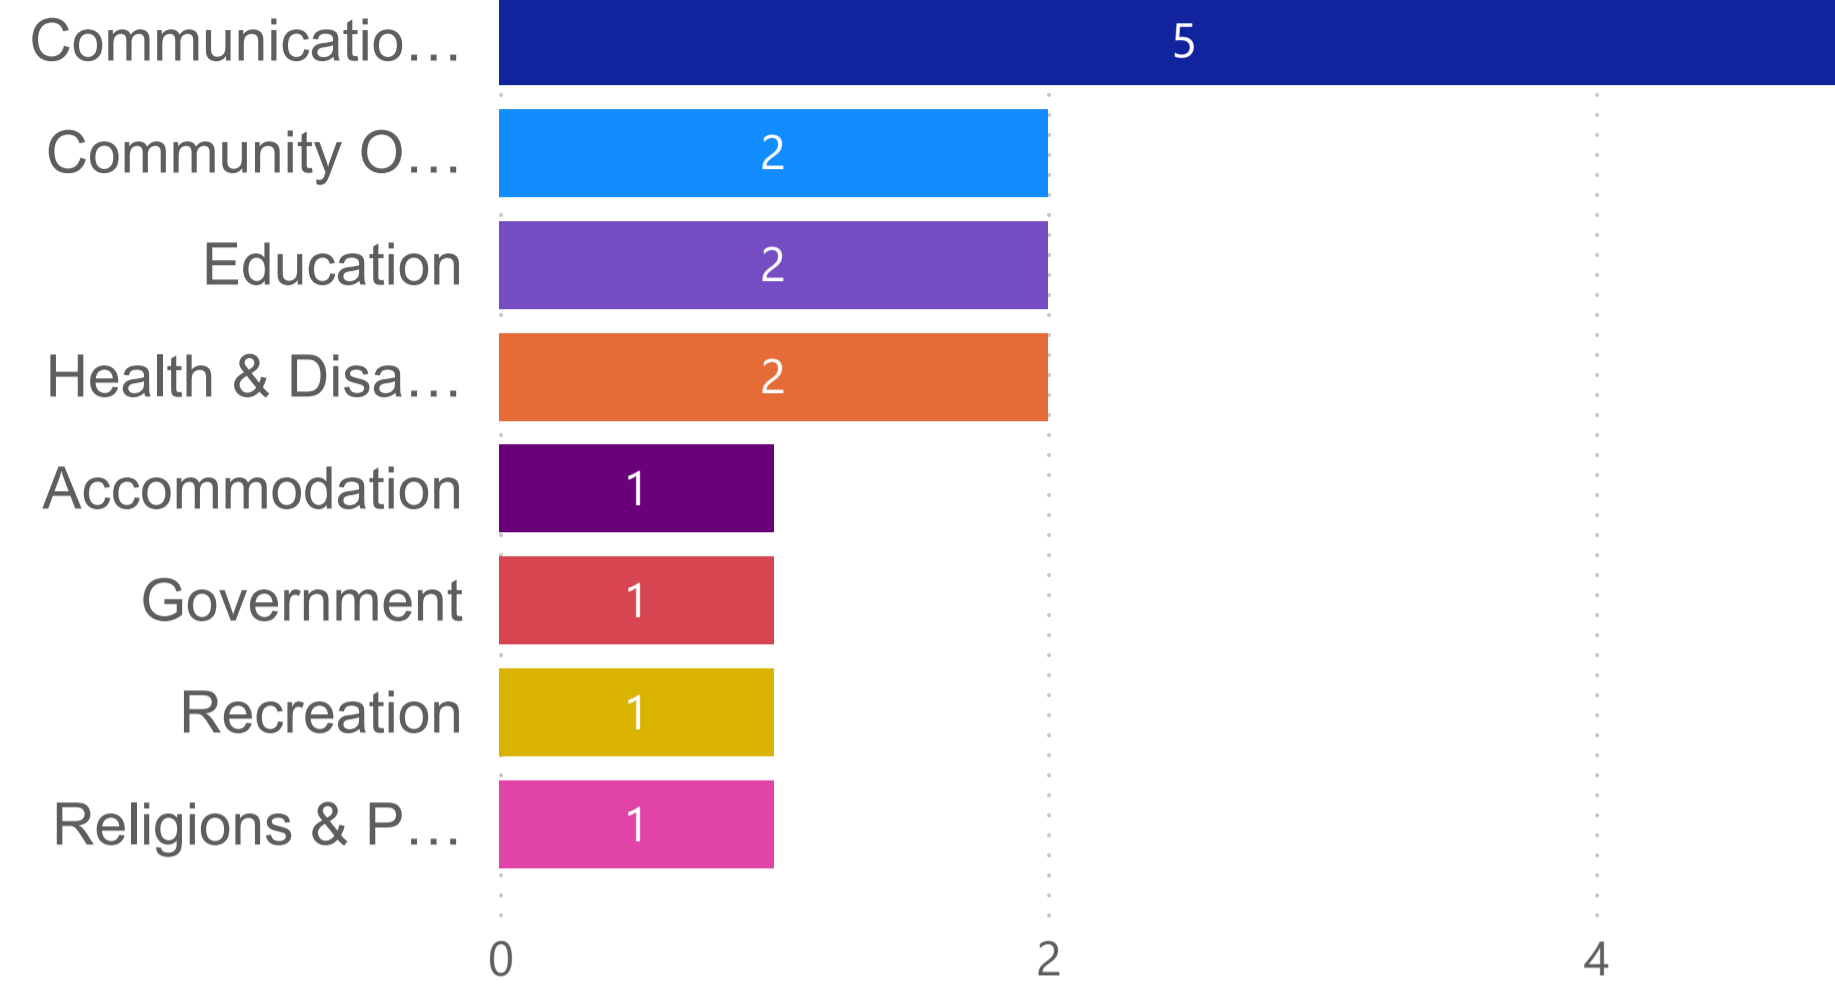

FY 2022-2023

Primary Category, Organisation

- ✓ Accommodation
- ✓ Communication & Information Services
- ✓ Community Organisation & Development
- ✓ Education
- ✓ Government
- ✓ Health & Disability
- ✓ Recreation
- ✓ Religions & Philosophies

Elliston Council - Organisation Count by Primary Category (FY 2022-2023)

Total No. of Sessions

464

Sum of Sessions

Total No. of New Users

345

Sum of New Users

Organisation