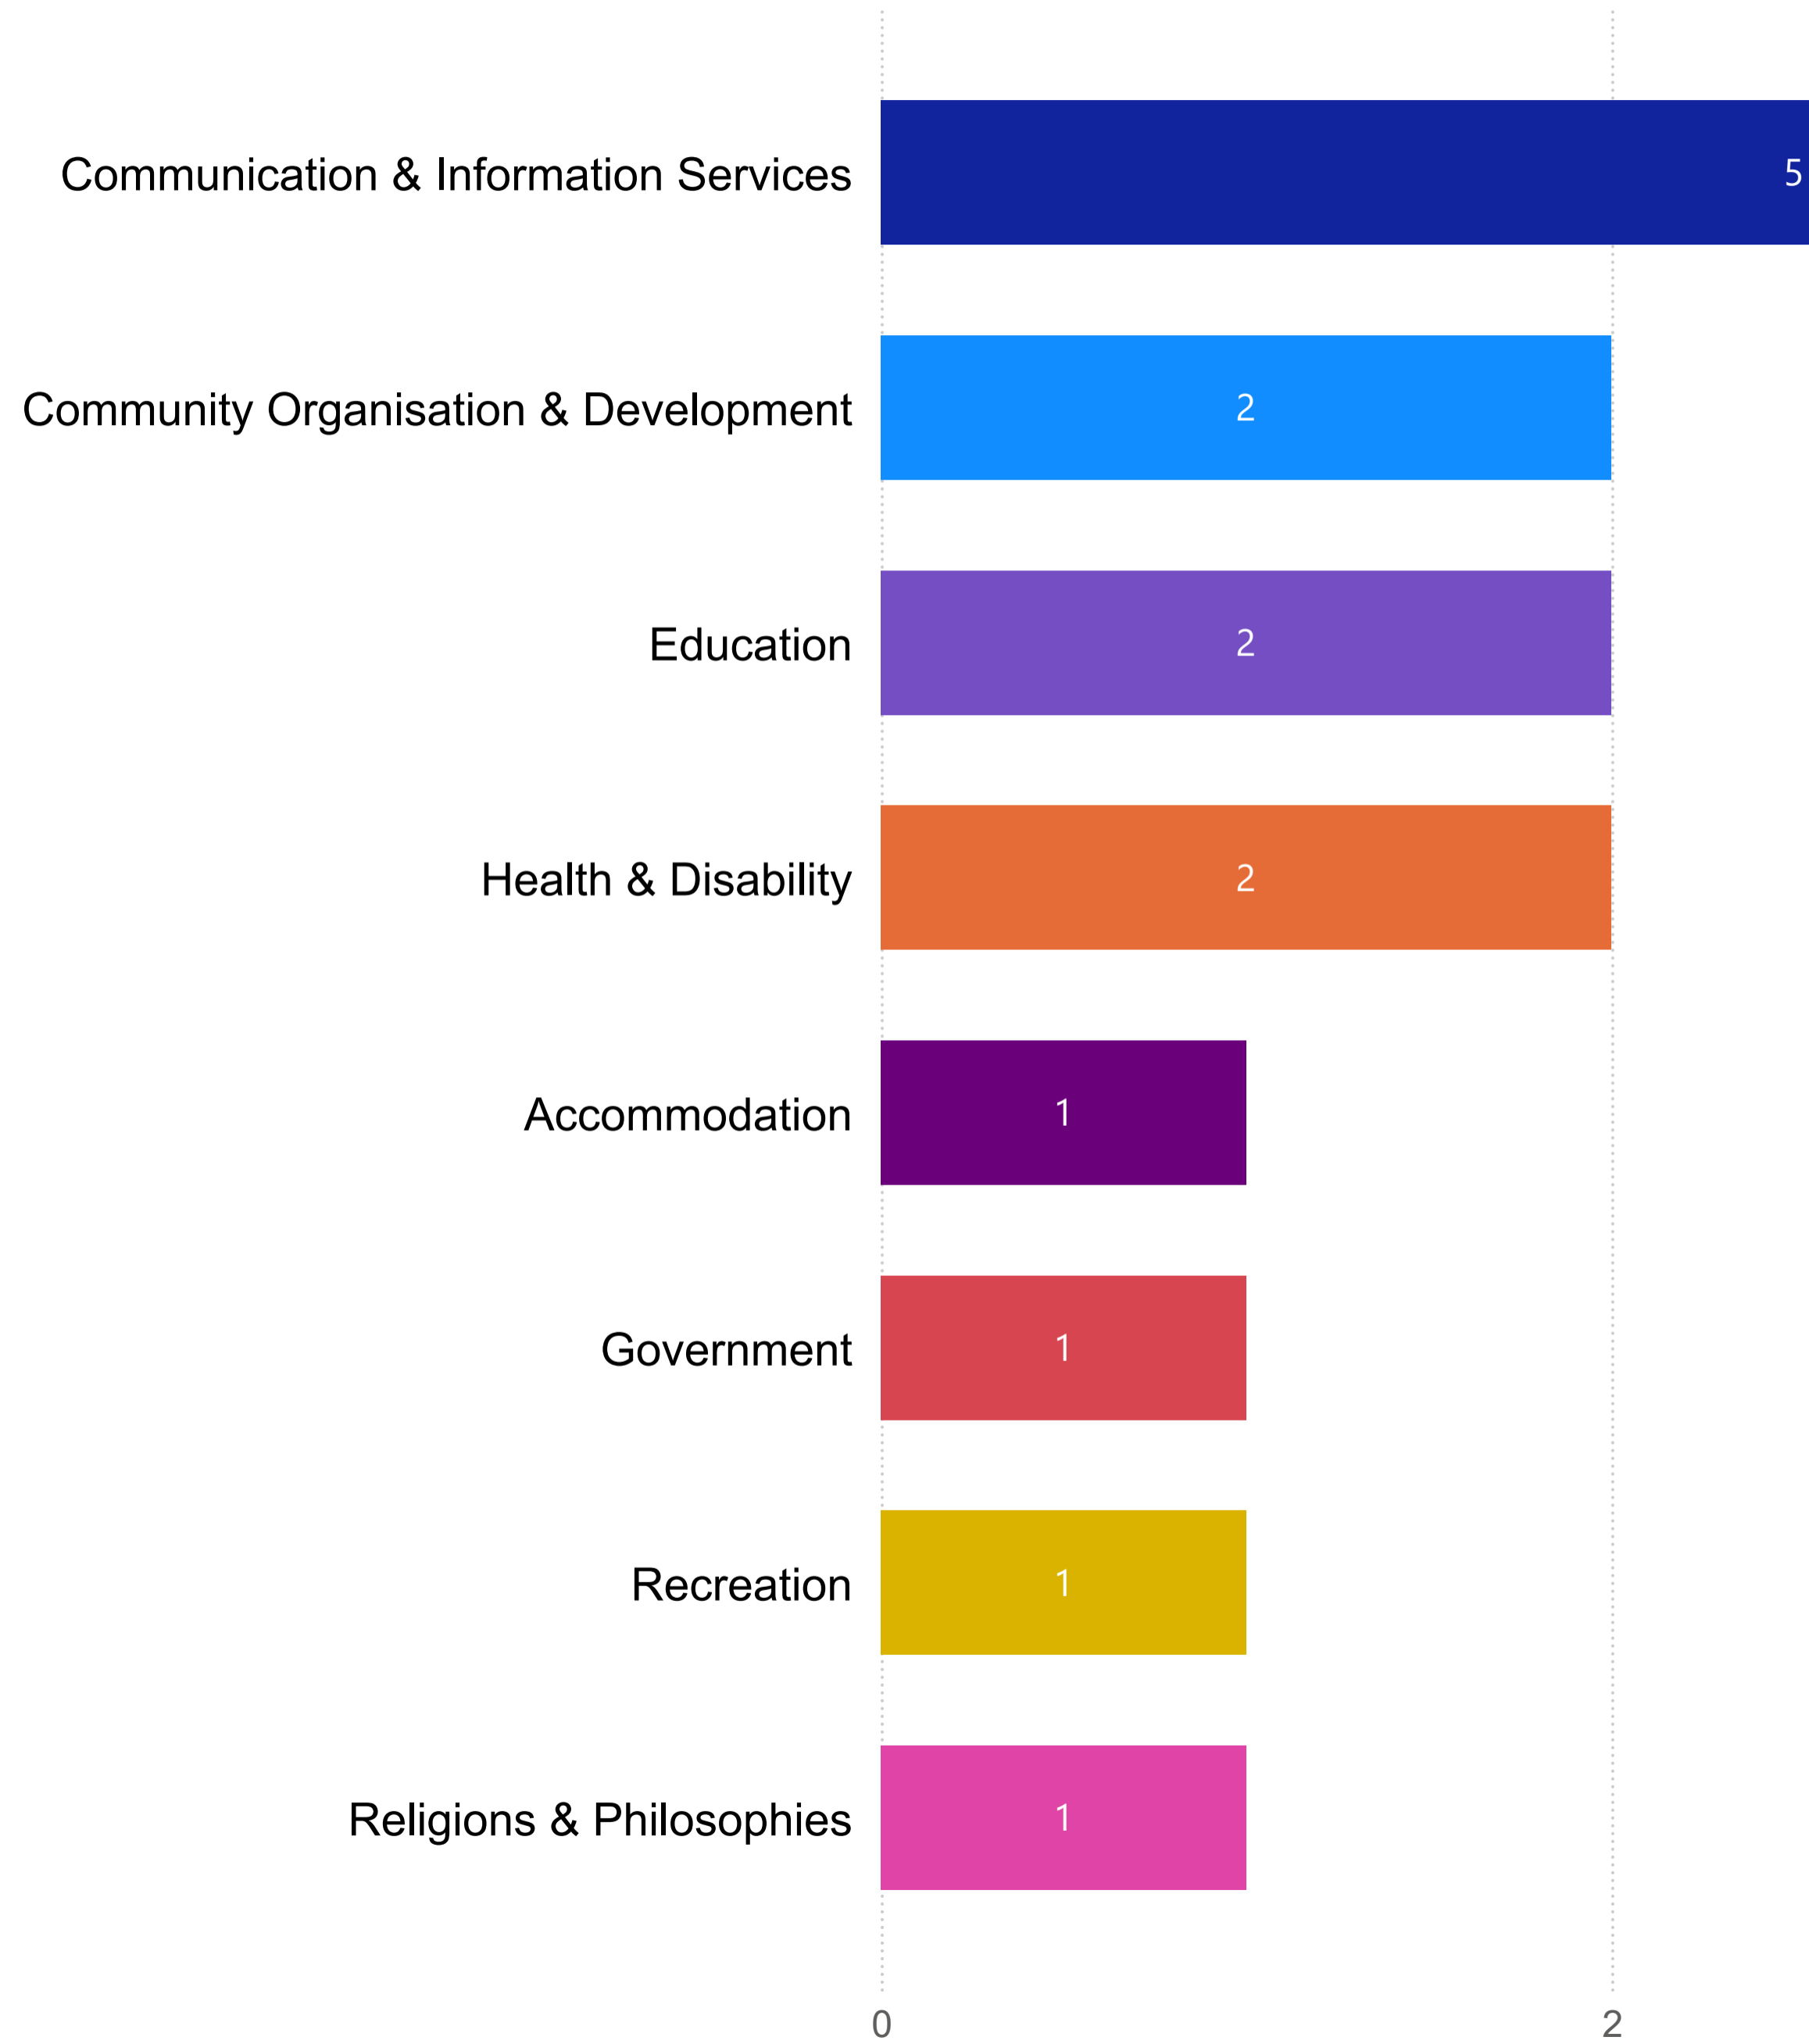

Elliston Council - Organisation Count by Primary Category (FY 2022-2023)

Total No. of Sessions

464

Sum of Sessions

Total No. of New Users

345

Sum of New Users

Organisation

Sum of Sessions

Catholic Church - Elliston	39
District Council of Elliston	1
Elliston Area School	4
Elliston Community & Visitor Information Centre	15
Elliston Hospital	15
Elliston Post Office	0
Lock Area School	5
Lock Community Health & Welfare Centre	39
Lock Post Office	12
Lock School Community Library	28
Mid-West Health & Aged Care - Elliston	51
Total	464

% Sessions by Primary Category

Total Sessions Vs New Users

Elliston Council - Organisation Count by Primary Category (FY 2022-2023)

% Sessions by Primary Category

Elliston Council - Sessions by Organisation (FY 2022-2023)