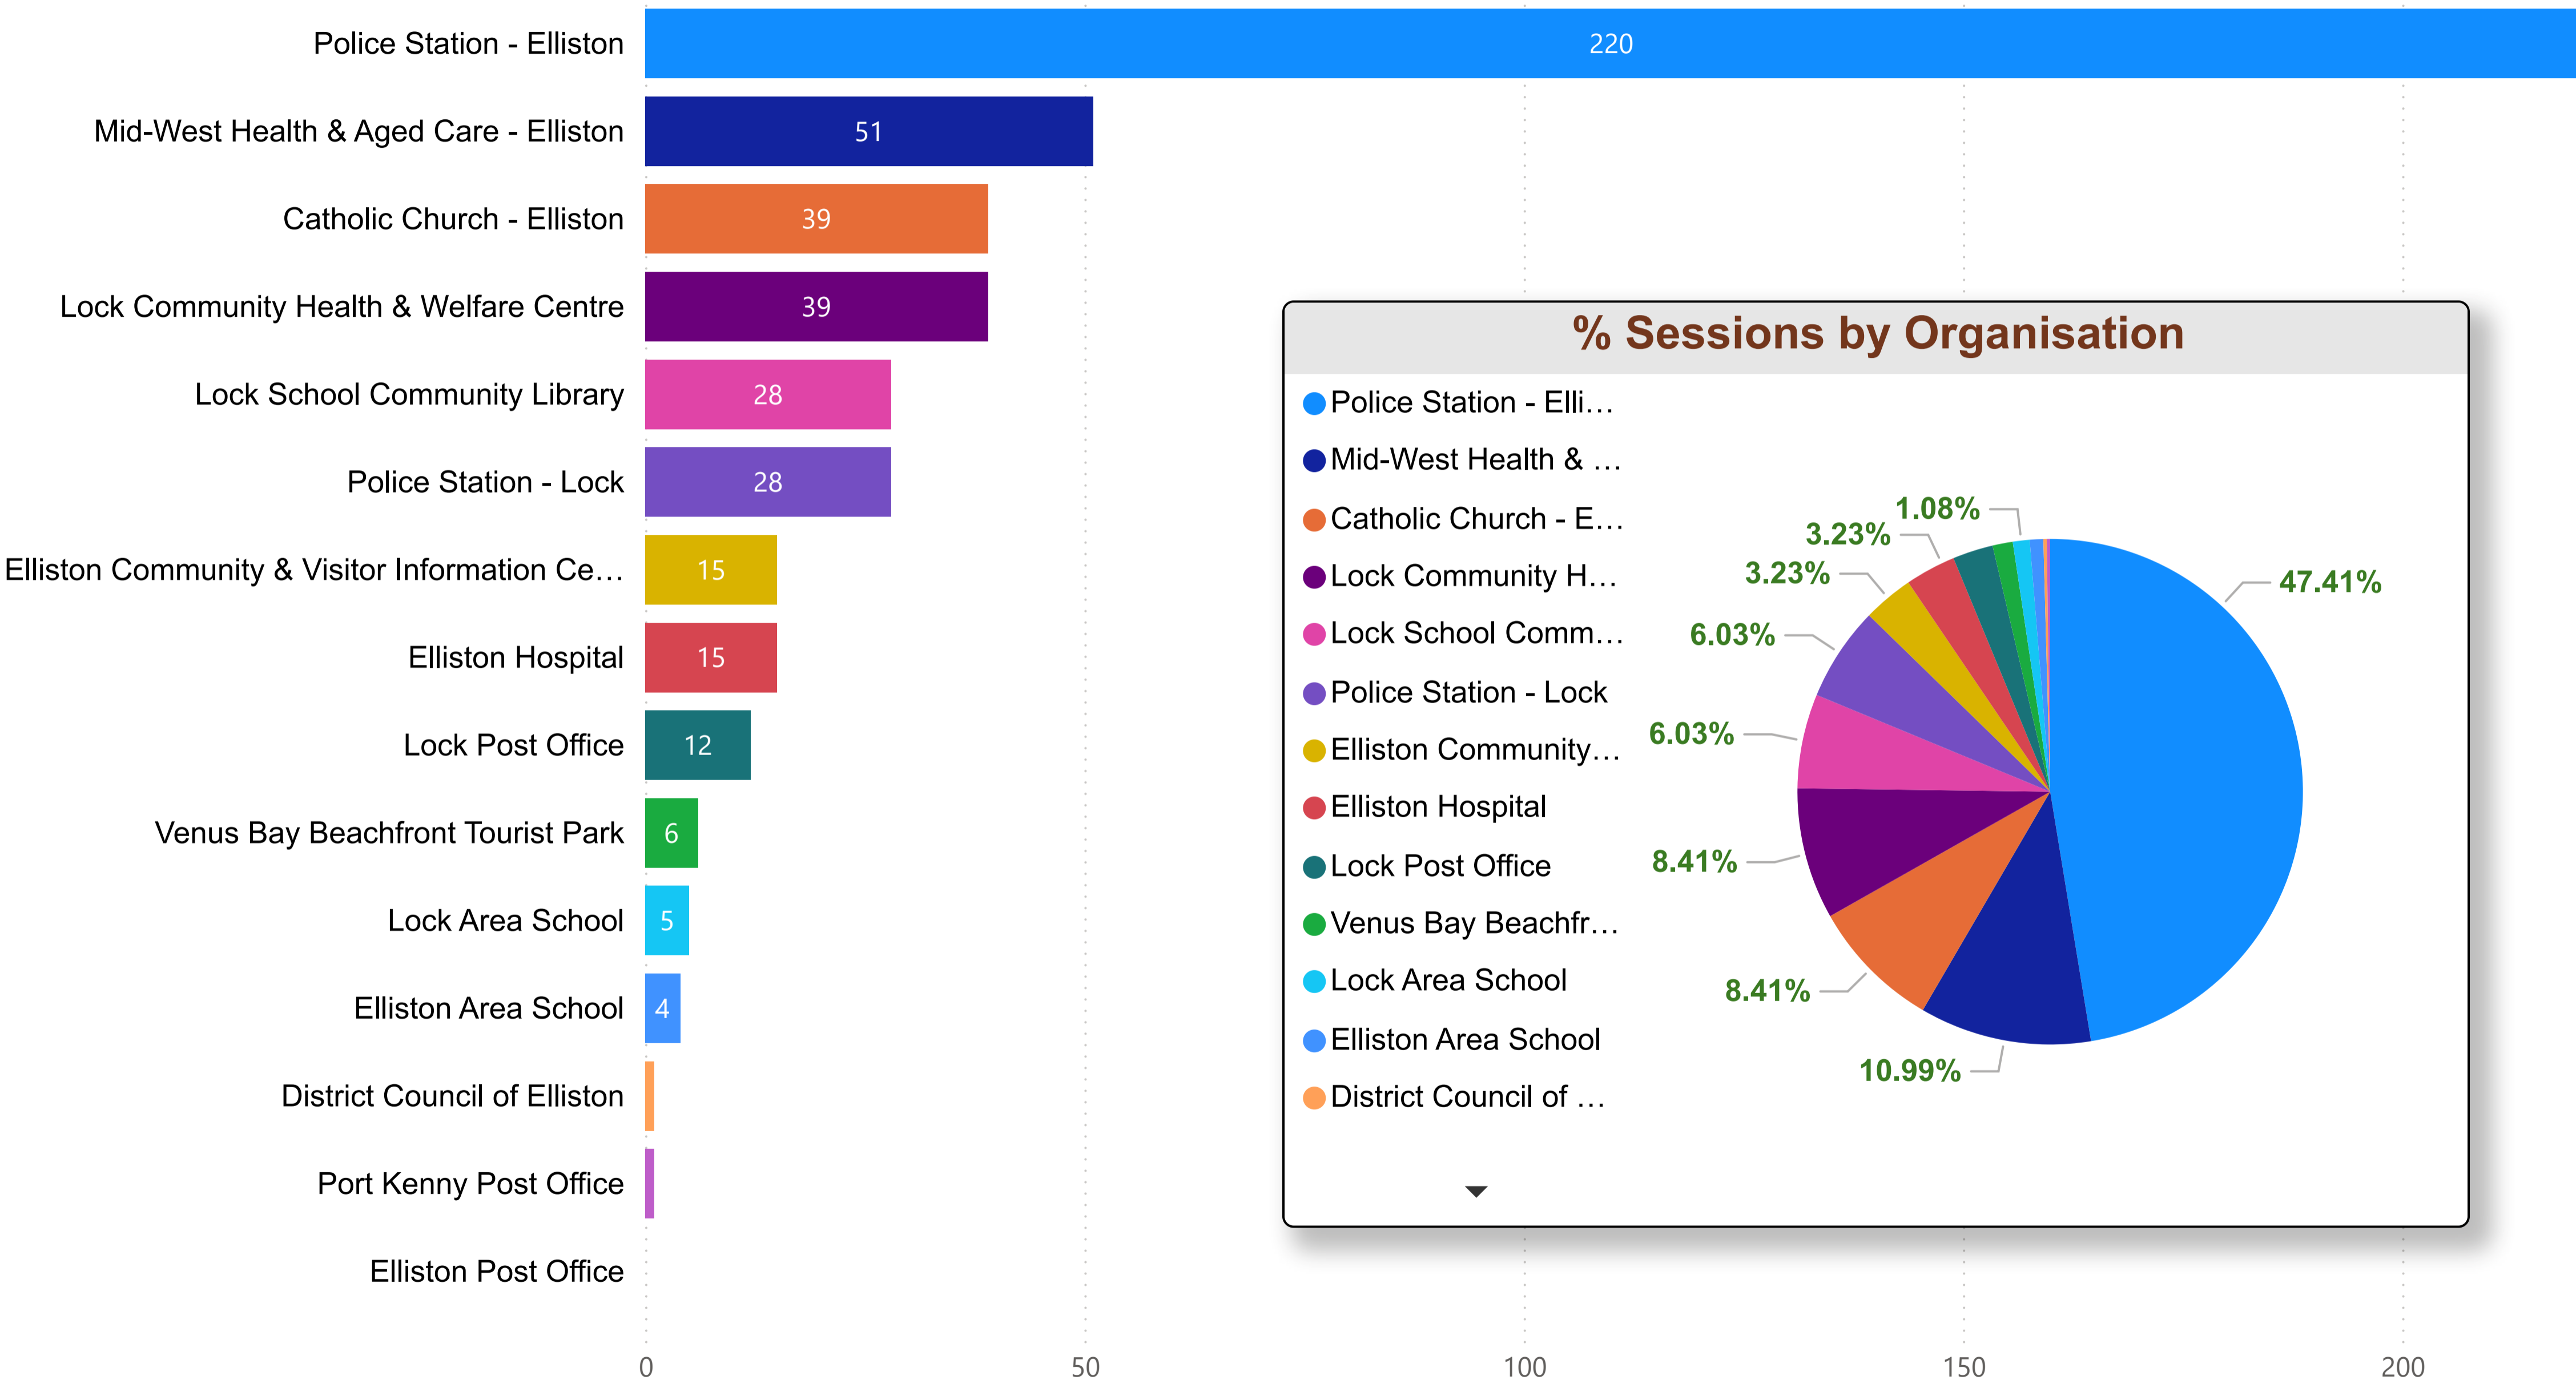

% Sessions by Primary Category

Total Sessions Vs New Users

Elliston Council - Organisation Count by Primary Category (FY 2022-2023)

% Sessions by Primary Category

Elliston Council - Sessions by Organisation (FY 2022-2023)

Organisation	Sum of Sessions
Catholic Church - Elliston	39
District Council of Elliston	1
Elliston Area School	4
Elliston Community & Visitor Information Centre	15
Elliston Hospital	15
Elliston Post Office	0
Lock Area School	5
Lock Community Health & Welfare Centre	39
Lock Post Office	12
Lock School Community Library	28
Mid-West Health & Aged Care - Elliston	51
Police Station - Elliston	220
Police Station - Lock	28
Port Kenny Post Office	1
Venus Bay Beachfront Tourist Park	6
Total	464