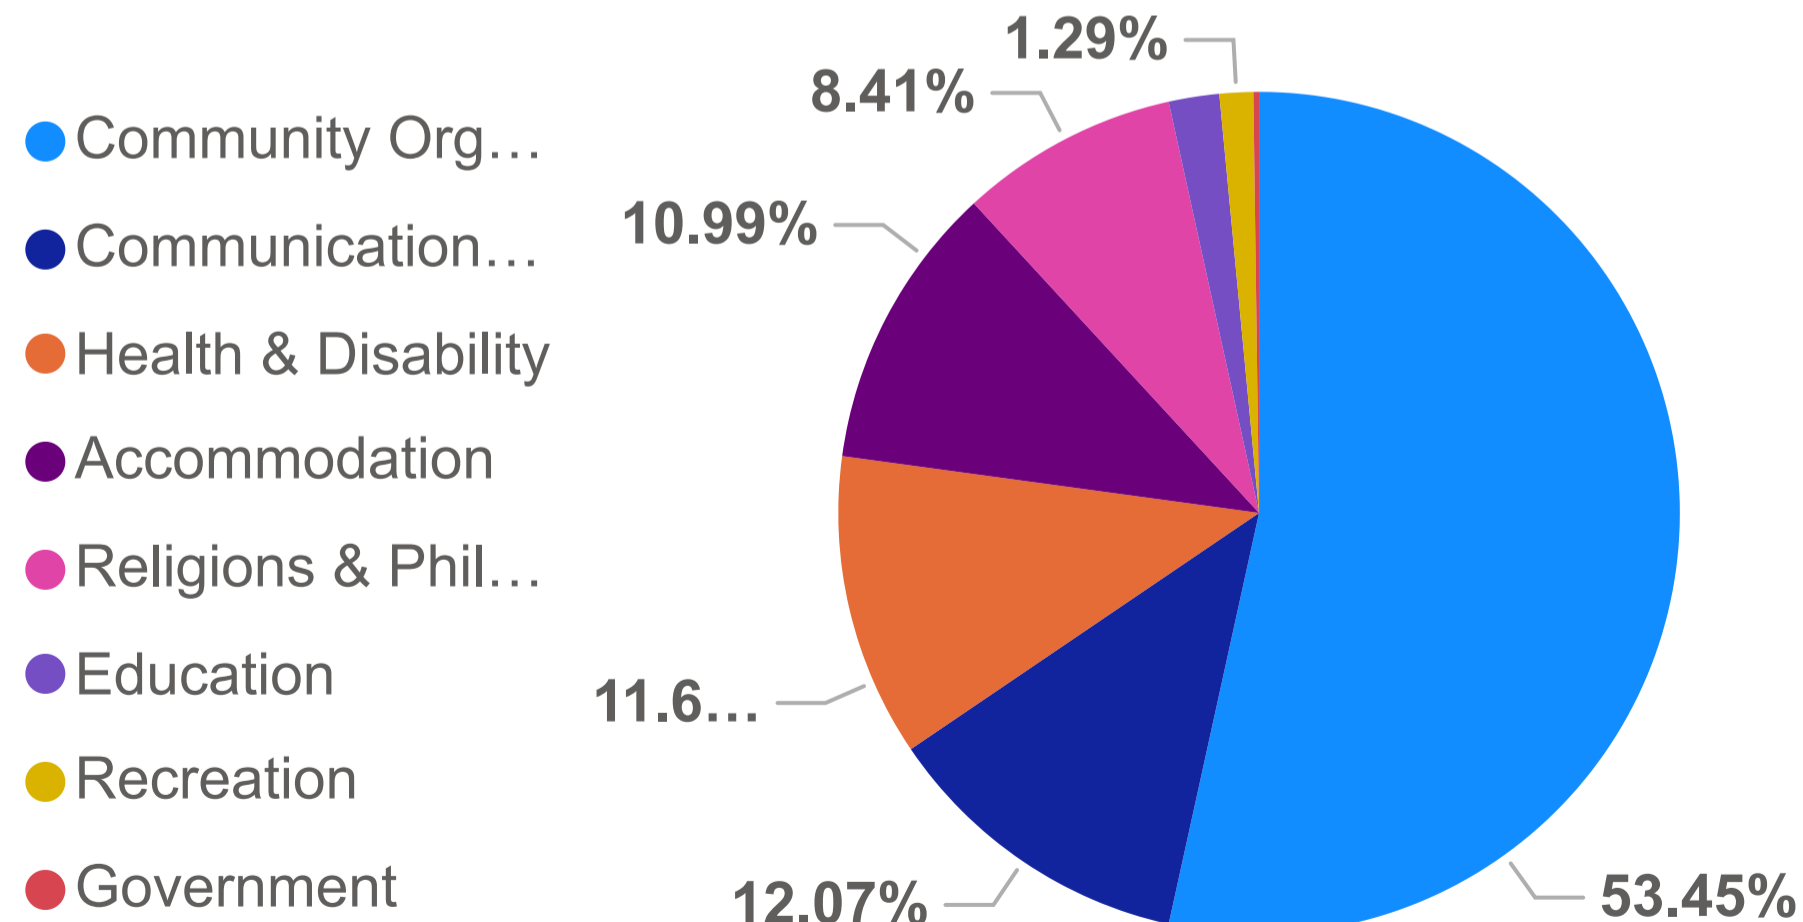

% Sessions by Primary Category