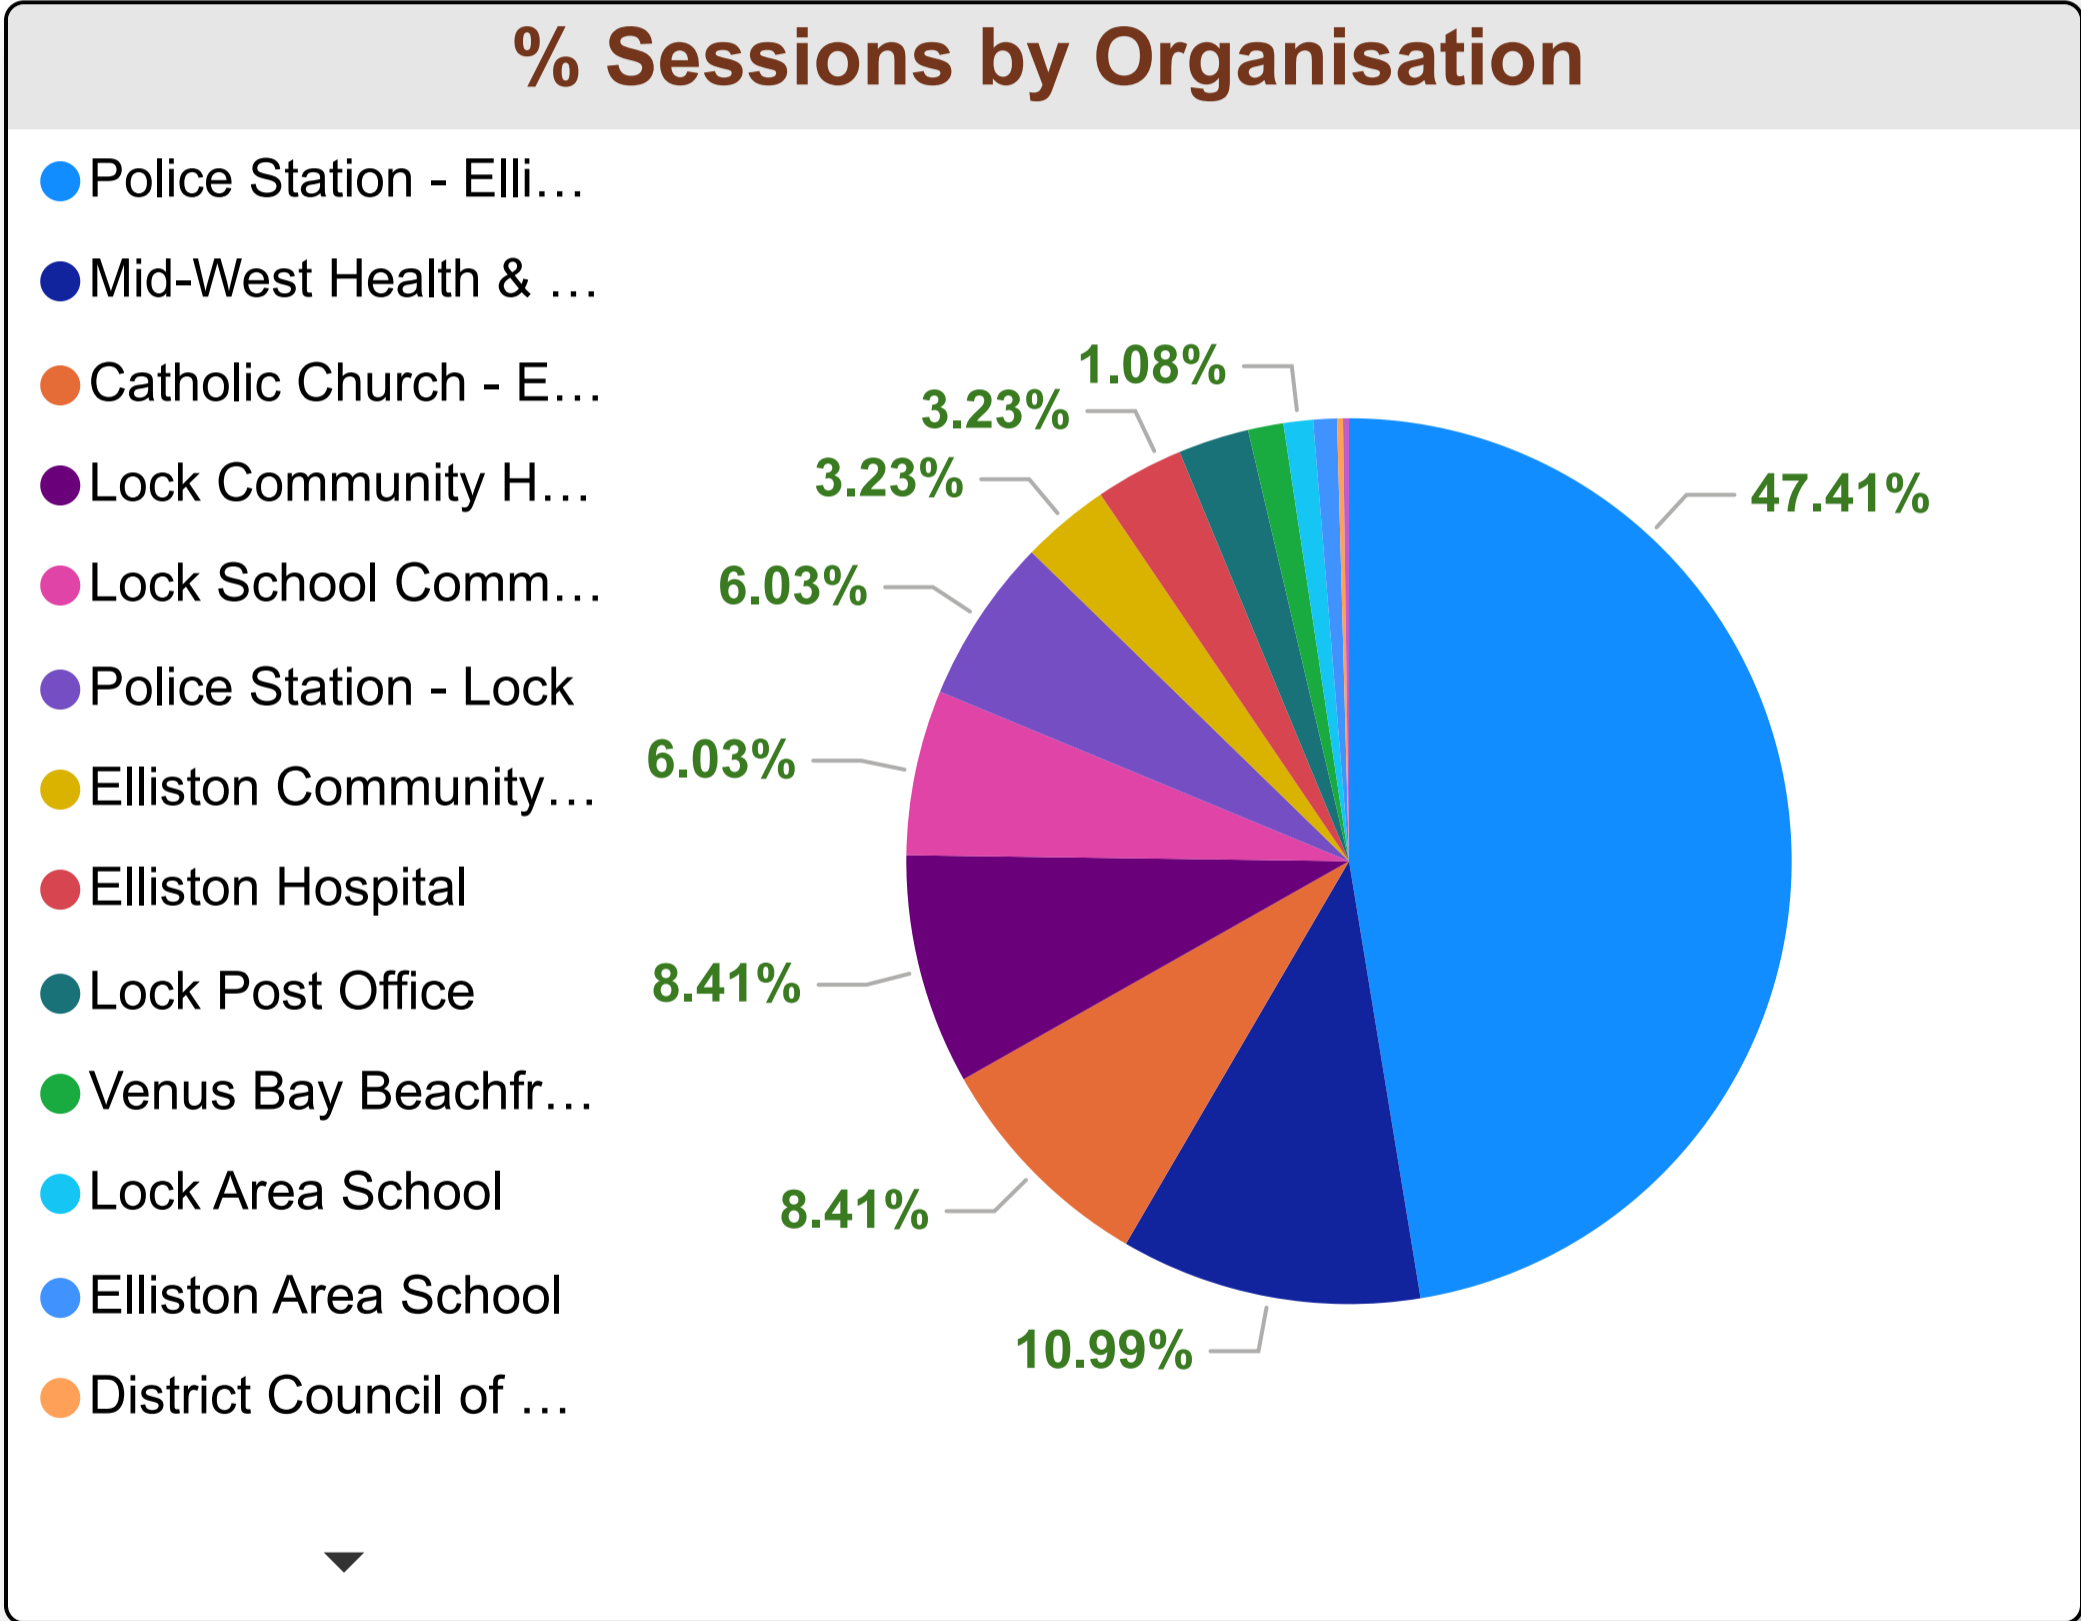

% Sessions by Primary Category

Total Sessions Vs New Users

Elliston Council - Organisation Count by Primary Category (FY 2022-2023)

% Sessions by Primary Category

Elliston Council - Sessions by Organisation (FY 2022-2023)